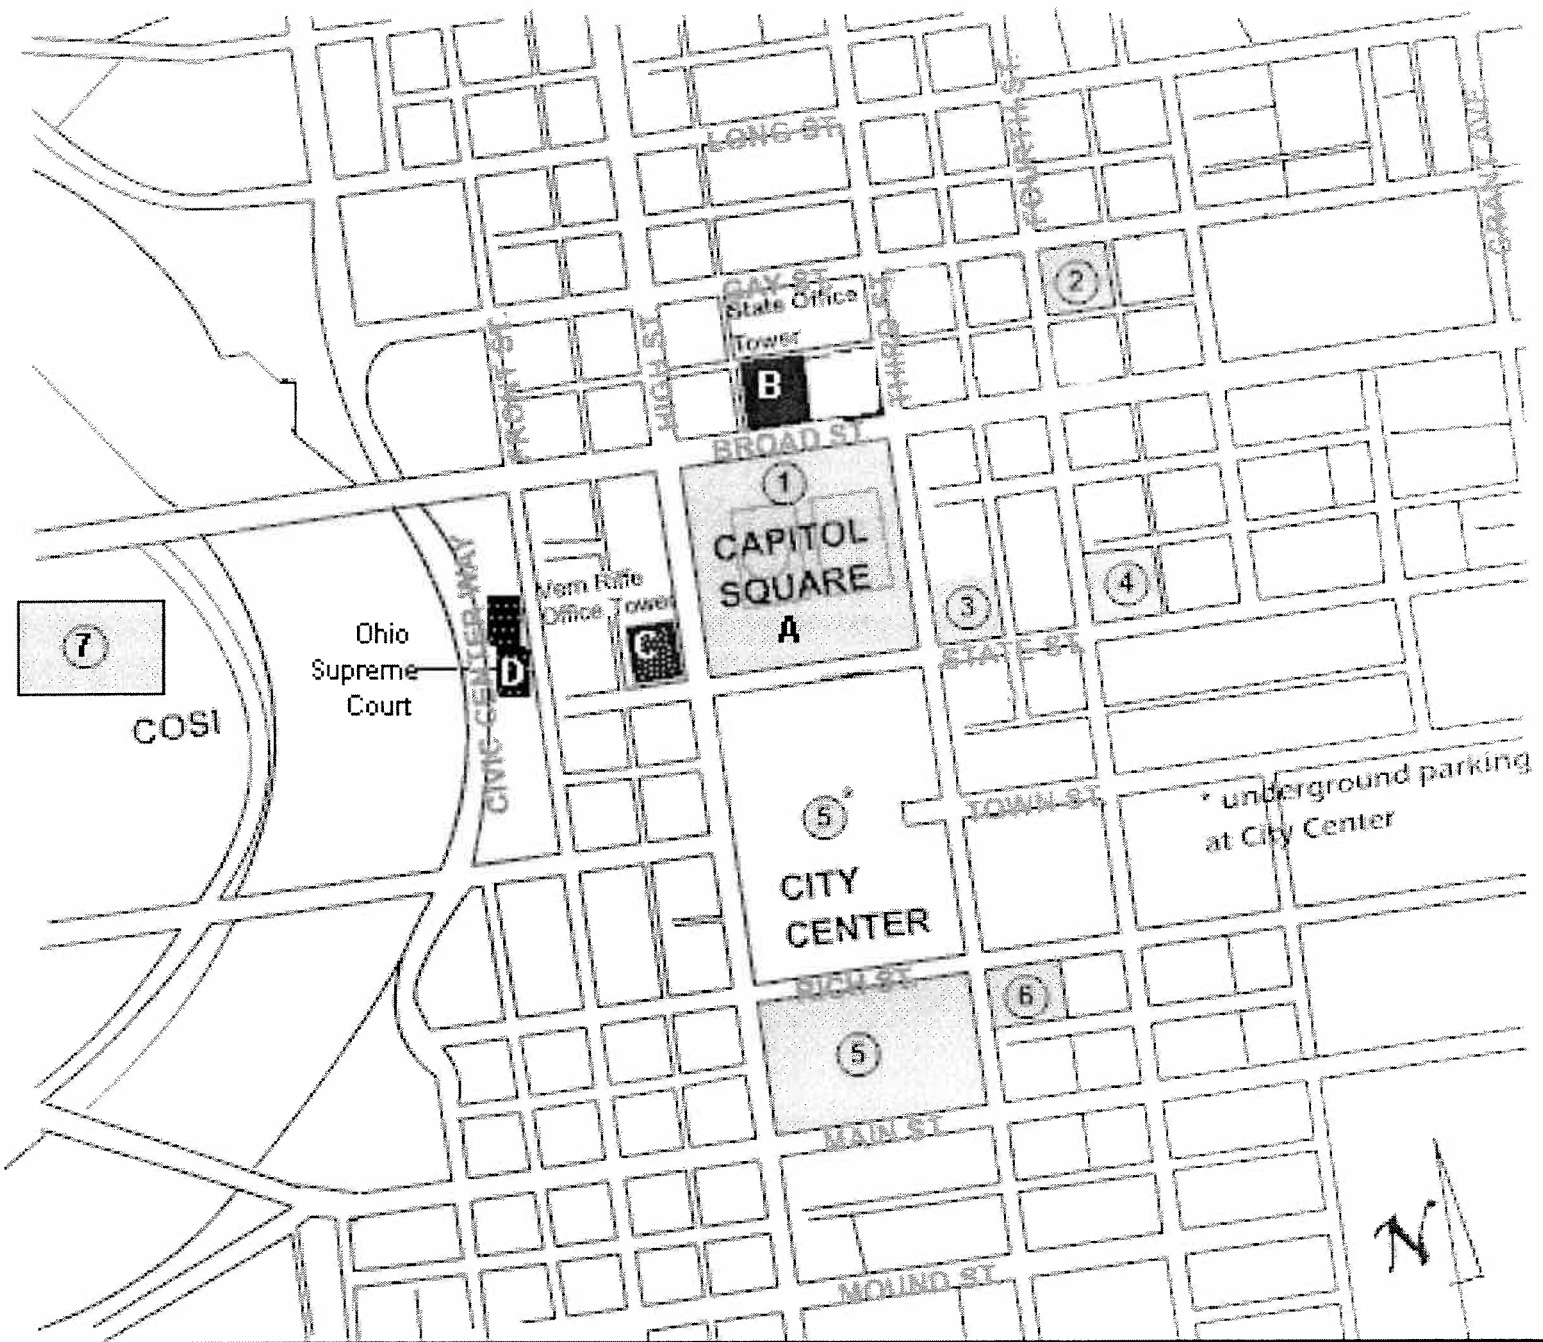

1-7

Parking

A - Statehouse

B - Rhodes State Office Tower

C - Vern Riffe Office Tower

D - Ohio Supreme Court Building